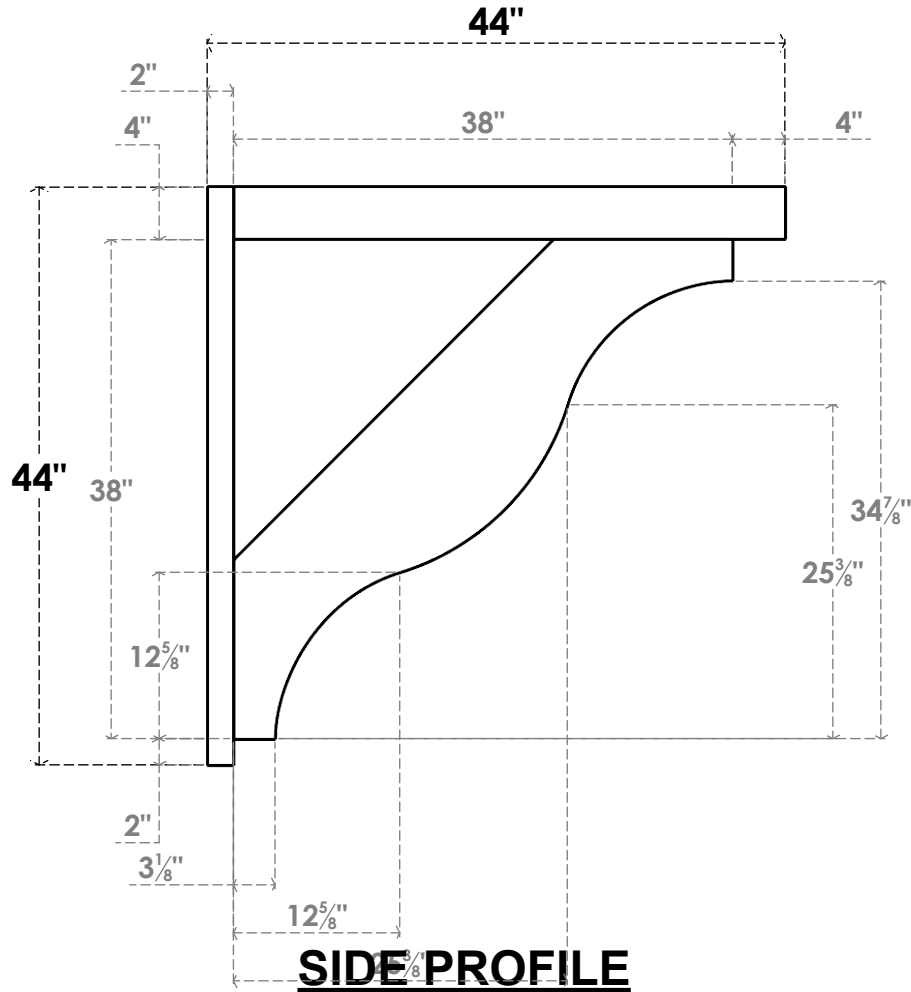

ITEM NUMBER: OUTUROC040X060X44000X44000X040X020X040FST44RCPR

4"W TOP X 6"W BACK X 44"D X 44"H X 4"T TOP X 2"T BACK TIMBERTHANE ROUGH CEDAR FUNSTON FAUX WOOD OPEN OUTLOOKER, BLOCK TOP AND BACK, 4"W CLOSED BRACE, PRIMED TAN

GENERATED DATE : 07/06/2023

EKENA MILLWORK
2300 WEST MAIN ST.
CLARKSVILLE, TX 75426
TOLL FREE: 866-607-0453
WWW.EKENAMILLWORK.COM

NOTES

1. INSTALLATION TO BE COMPLETED IN ACCORDANCE WITH MANUFACTURER'S SPECIFICATIONS.
2. DRAWING MAY NOT BE TO SCALE
3. THIS DRAWING IS INTENDED FOR DESIGN AND PLANNING PURPOSES ONLY.
4. ALL INFORMATION CONTAINED HEREIN WAS CURRENT AT THE TIME OF DEVELOPMENT BUT MUST BE REVIEWED AND APPROVED BY THE PRODUCT MANUFACTURER TO BE CONSIDERED ACCURATE.
5. TIMBERTHANE ARCHITECTURAL PRODUCTS ARE MADE FROM HIGH DENSITY URETHANE AND COME FACTORY PRIMED