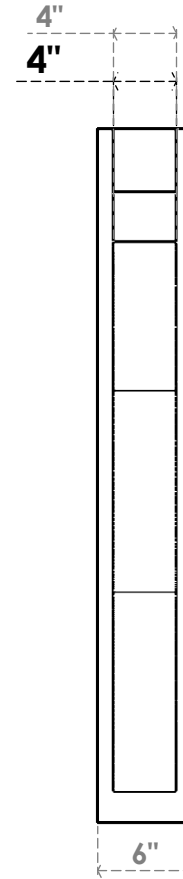

ITEM NUMBER: OUTUROC040X060X44000X44000X040X020X040FST44RCPR

4"W TOP X 6"W BACK X 44"D X 44"H X 4"T TOP X 2"T BACK TIMBERTHANE ROUGH CEDAR FUNSTON FAUX WOOD OPEN OUTLOOKER, BLOCK TOP AND BACK, 4"W CLOSED BRACE, PRIMED TAN

GENERATED DATE : 07/06/2023

EKENA MILLWORK
2300 WEST MAIN ST.
CLARKSVILLE, TX 75426
TOLL FREE: 866-607-0453
WWW.EKENAMILLWORK.COM

NOTES

1. INSTALLATION TO BE COMPLETED IN ACCORDANCE WITH MANUFACTURER'S SPECIFICATIONS.
2. DRAWING MAY NOT BE TO SCALE
3. THIS DRAWING IS INTENDED FOR DESIGN AND PLANNING PURPOSES ONLY.
4. ALL INFORMATION CONTAINED HEREIN WAS CURRENT AT THE TIME OF DEVELOPMENT BUT MUST BE REVIEWED AND APPROVED BY THE PRODUCT MANUFACTURER TO BE CONSIDERED ACCURATE.
5. TIMBERTHANE ARCHITECTURAL PRODUCTS ARE MADE FROM HIGH DENSITY URETHANE AND COME FACTORY PRIMED