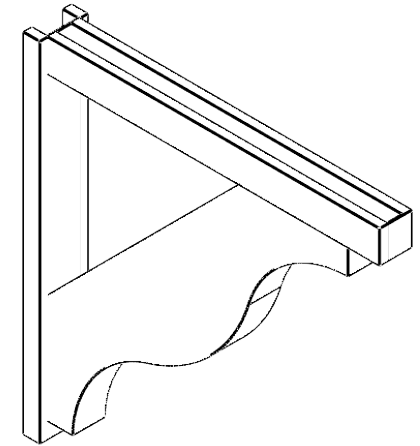

ITEM NUMBER: OUTUROC040X060X44000X44000X040X020X040FST44RCPR

4"W TOP X 6"W BACK X 44"D X 44"H X 4"T TOP X 2"T BACK TIMBERTHANE ROUGH CEDAR FUNSTON FAUX WOOD OPEN OUTLOOKER, BLOCK TOP AND BACK, 4"W CLOSED BRACE, PRIMED TAN

GENERATED DATE : 07/06/2023

EKENA MILLWORK
2300 WEST MAIN ST.
CLARKSVILLE, TX 75426
TOLL FREE: 866-607-0453
WWW.EKENAMILLWORK.COM

NOTES

1. INSTALLATION TO BE COMPLETED IN ACCORDANCE WITH MANUFACTURER'S SPECIFICATIONS.
2. DRAWING MAY NOT BE TO SCALE
3. THIS DRAWING IS INTENDED FOR DESIGN AND PLANNING PURPOSES ONLY.
4. ALL INFORMATION CONTAINED HEREIN WAS CURRENT AT THE TIME OF DEVELOPMENT BUT MUST BE REVIEWED AND APPROVED BY THE PRODUCT MANUFACTURER TO BE CONSIDERED ACCURATE.
5. TIMBERTHANE ARCHITECTURAL PRODUCTS ARE MADE FROM HIGH DENSITY URETHANE AND COME FACTORY PRIMED